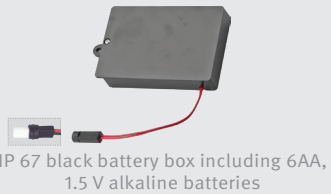

SPECIFICATIONS

Electronic sensor kit for toilet, activated by an infrared proximity sensor. Brass body with waterproof connector. Available with an IP67 battery box or a 9V transformer. Sensor range is adjustable by remote control. Other sensor settings (delay in, delay out and security time) can also be adjusted by remote control. Sensor features a low battery level indicator.

PRODUCT AT A GLANCE

Installation	Modular
Recommended Pressure	1.0-8.0 bar / 14.50-116 PSI With a pressure over 8 bar, use a pressure reducing valve.
Hygiene Flush	To maximize hygiene, this product is equipped with a 24 hours duty flush. The flush takes place after 24 hours of non use have passed. Prevents the trap seal from drying out, possible freezing of pipes, and gets rid of potential bacteria in stuck water. This function can be disabled using the remote control.

POWER SUPPLY OPTIONS

IP 67 black battery box including 6AA, 1.5 V alkaline batteries

9V Transformer

IP68 Switching transformer

Transformer Junction box

ORDERING INFORMATION

MODEL	CODE
Prox sensor kit for toilets	620100
Prox sensor kit for toilets front fixation	620370