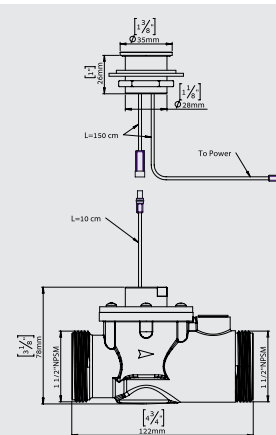

ADVANTAGES

LEED RATING

OPTIONAL HYGIENE FLUSH

ADJUSTABLE SETTINGS

EASY TO INSTALL

ADA DESIGNED

GERM FREE

MAXIMIZES HYGIENE

777 Passaic Avenue
Clifton NJ, 07012
USA: sternusa@sternfaucets.com
International: info@sternfaucets.com
Toll Free: 1-800-4364410
www.sternfaucets.com